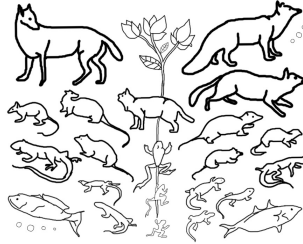

CharlieDarwinTextiles.com
60 inch tape measure
US letter

CHARLIE
DARWIN

EARTHY TEXTILES

Instructions

- Print this document at 100% size with no scaling to ensure accuracy
- cut the six strips leaving the grey tabs on the edge
- attach the strips by placing the grey tab beneath the previous strip, apply glue to the grey tab or use tape to attach the strips together